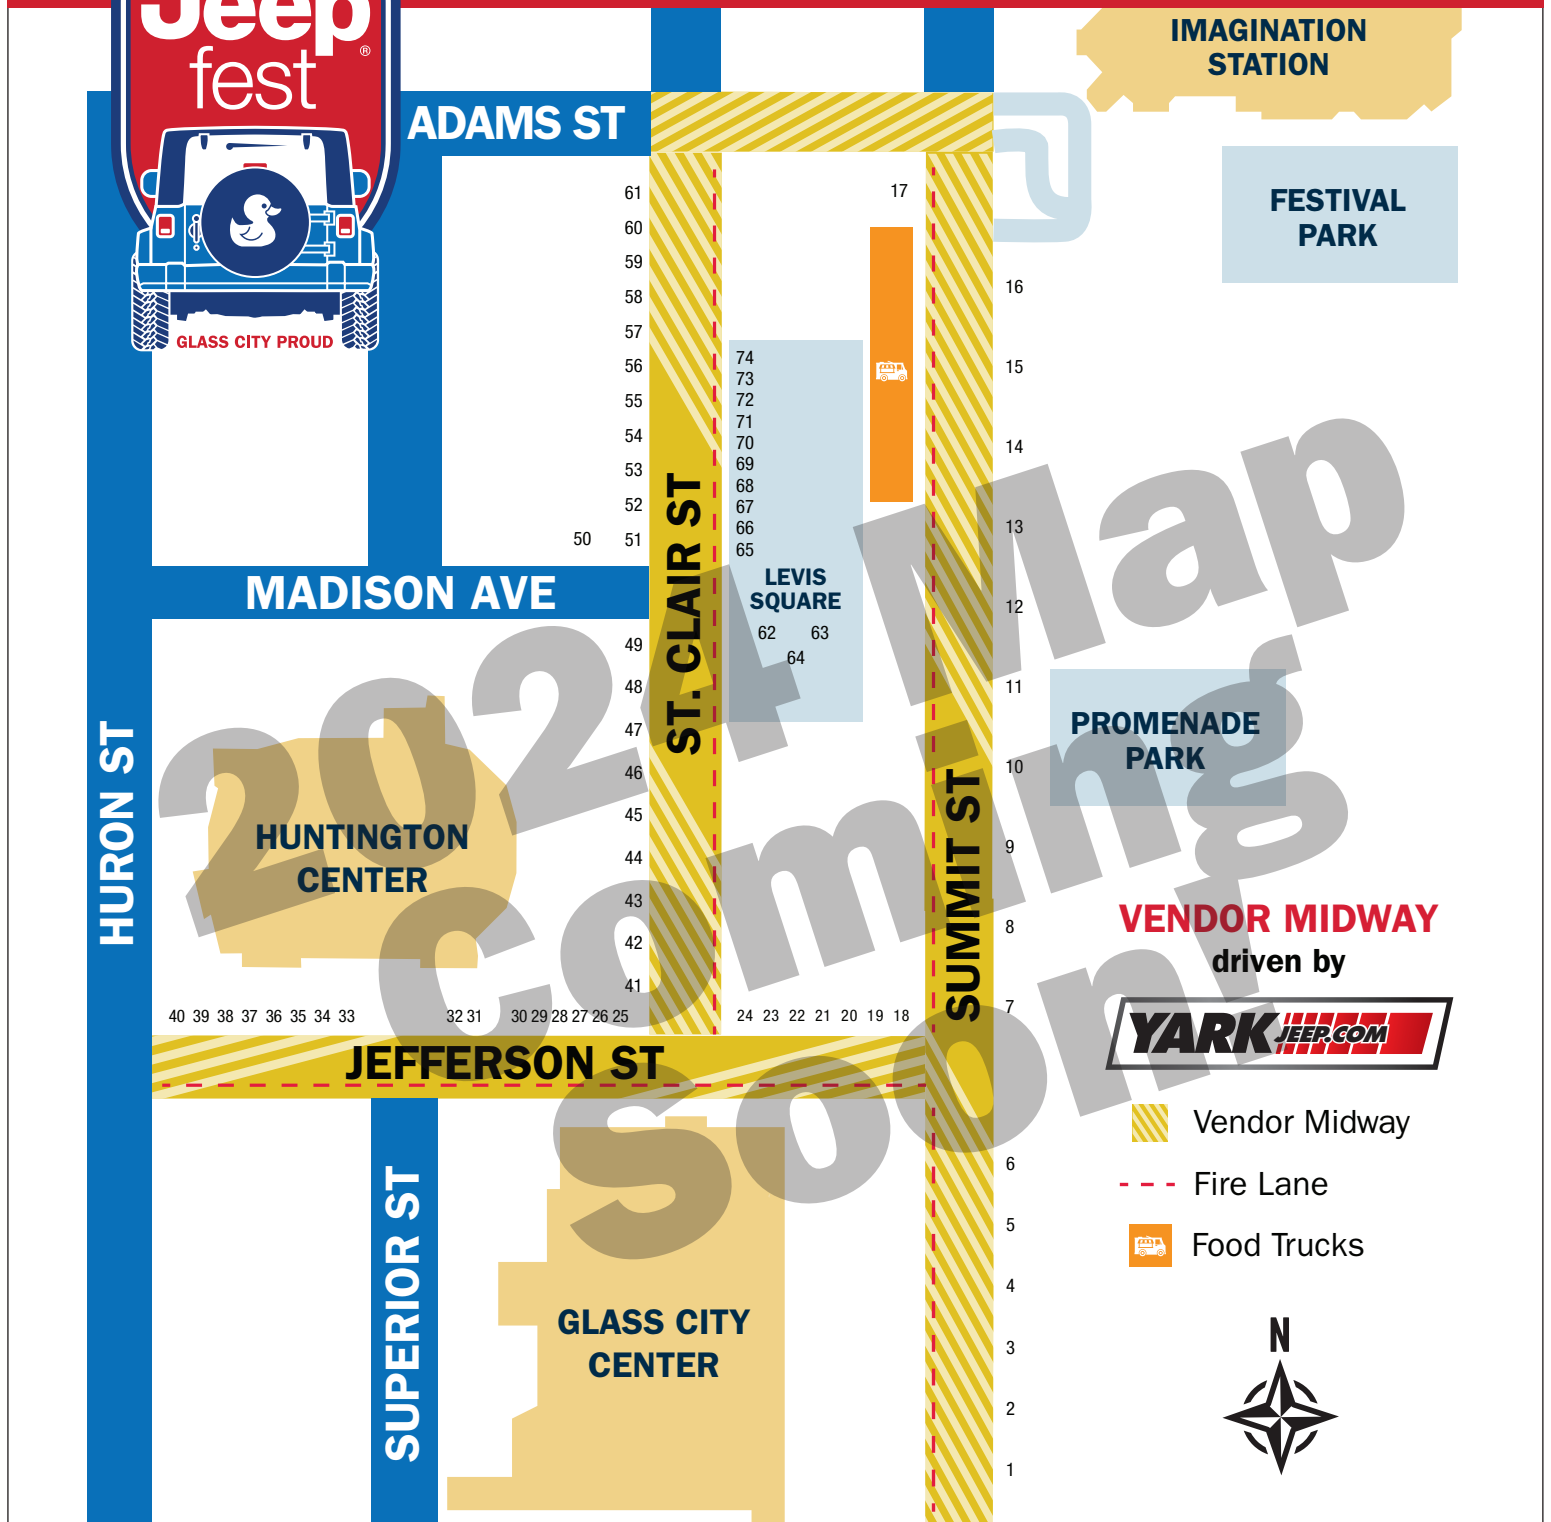

VENDOR MIDWAY MAP

VENDOR MIDWAY
driven by

- Vendor Midway
- Fire Lane
- Food Trucks

- | | | | | |
|---------------------------|-----------------------------------|--|---------------------------------|---------------------------------|
| 1 EZ4X4/EZTRUNK | 18 Combat Off Road | 33 Discover 4x4/Bulletpoint Mounting Solutions | 49 Rock & Shackle | 64 Monroe SuperStore |
| 2 American SoundBar | 19 Racing Optics | 34 RNR Tire Express | 50 US Coast Guard | 65 Hooters |
| 3 MB Quart | 20 SNE Creations | 35 Skinny Guy Campers | 51 Rancho Performance | 66 LeafFilter Gutter Protection |
| 4 Quake LED | 21 Bestop | 36 Rhino USA | 52 Steer Smarts | 67 Bath Planet |
| 5 Summit Racing | 22 Fishbone Offroad | 37 Cargo Dog | 53 Midland Radio | 68 Nic3lyDonePrinting |
| 6 Cooper Tire | 23 US Speedo | 38 Diabolical Inc. | 54 BILSTEIN | 69 Pretty Little Tumblers |
| 7 DANA, Inc. | 24 Off-Road Upfit | 39 Detroit Shirt Company | 55 Ragnarok Motorworks | 70 Urban Air Toledo |
| 8 Jeep | 25 Armorlite | 40 Rally's | 56 Great Lakes Outback | 71 Costco |
| 9 MOPAR | 26 Ecoshine Mobile Auto Detailing | 41 Rugged Ridge | 57 Paws 4 Caws | 72 USA Insulation |
| 10 Yark Auto Group | 27 Soaring Eagle Campers | 42 Katzkin | 58 State Farm | 73 Citizens Bank |
| 11 BCAN News Desk | 28 General Tire | 43 Yokohama Tire | 59 Price Pro | 74 Ambrosia's Automotive |
| 12 Ohio Lottery | 29 Wrangler Apparel | 44 Distinction Applied | 60 Ohio Army National Guard | |
| 13 Toledo Fire and Rescue | 30 Rock Rash Offroad | 45 Mickey Thompson Tires & Wheels | 61 ZKD Customs | |
| 14 Bass Pro Shops | 31 Maximus-3 | 46 Unlimited Offroad Centers | 62 Directions Credit Union | |
| 15 US Army | 32 JKS Manufacturing/BDS | 47 Affordable Offroad | 63 SonoFox 3D Prints & Woodwork | |
| 16 Columbia Gas Ohio | | 48 Life Without Doors | | |
| 17 Teamsters Local 20 | | | | |