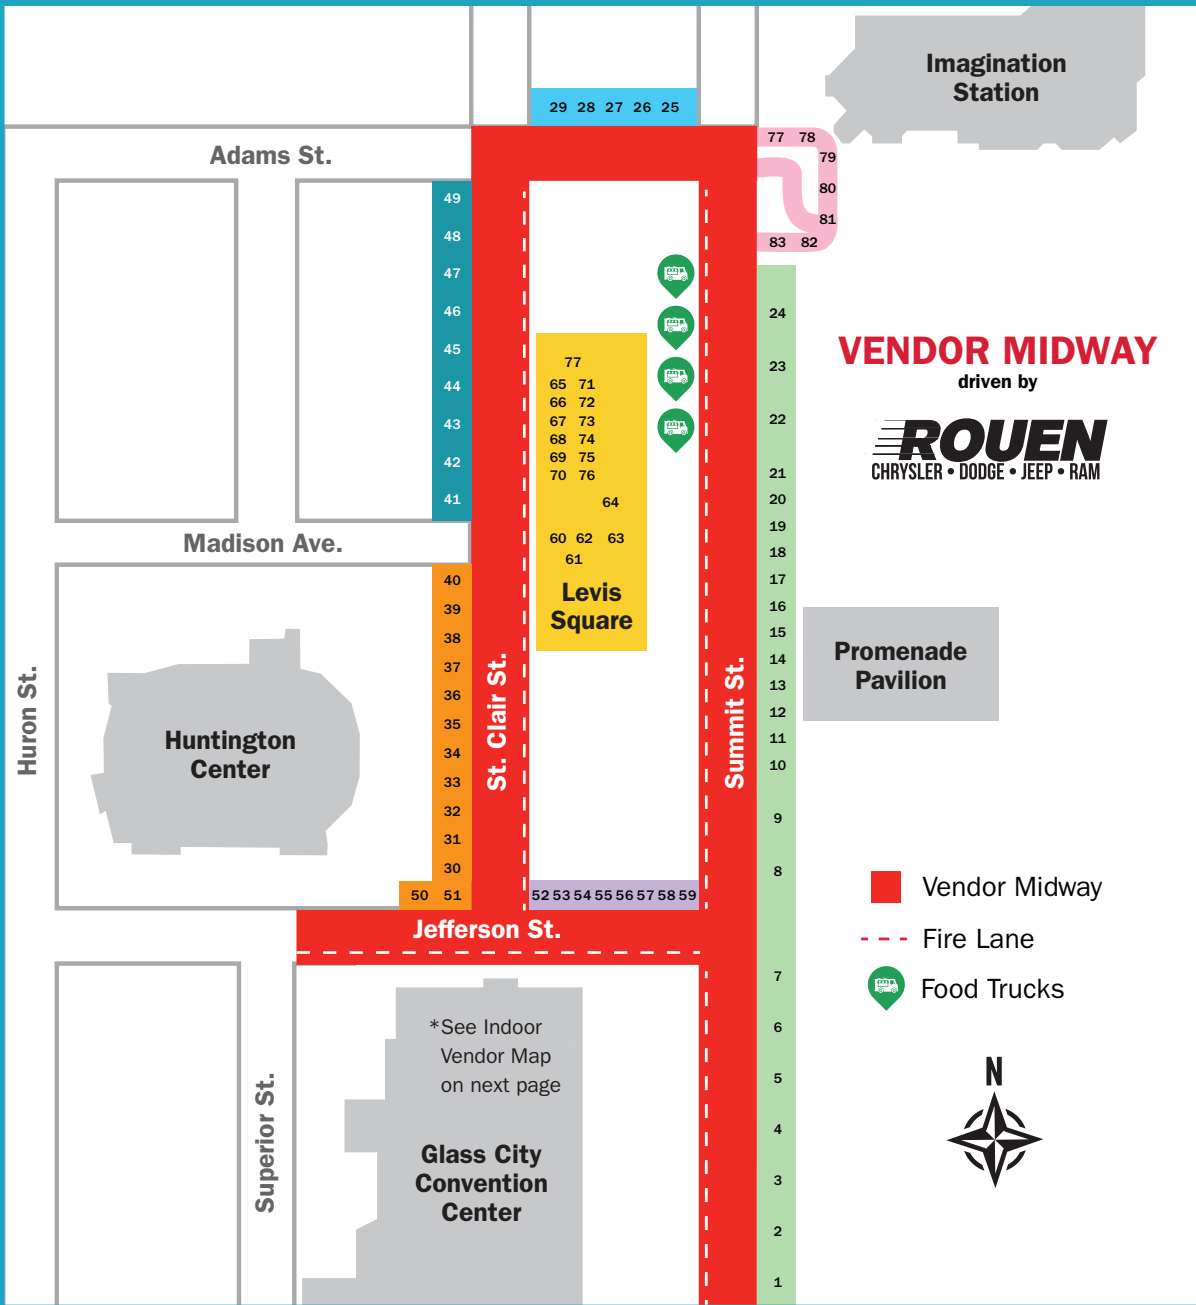

OUTSIDE VENDORS

VENDOR MIDWAY
driven by
ROUEN
CHRYSLER • DODGE • JEEP • RAM

Vendor Midway
 Fire Lane
 Food Trucks

Orange Vendors

30. RealTruck
31. Hercules Tires
32. US Army
33. Distinction Applied
34. South Bend Clutch
35. Unlimited Offroad Centers
36. Extreme Soundz
37. Affordable Offroad
38. Trail Gear Oasis
39. Detroit Shirt Company
40. Mid-west Truck Accessories
50. Quake LED
51. Rally's Restaurants

Pink Vendors

77. Toledo Lucas County Public Library
78. Keep Toledo Lucas County Beautiful
79. HOPE Toledo
80. Imagination Station
81. Mobile Learning Adventure by PNC Grow Up Great
82. Cumulus Media (DJ)
83. OSU Extension, Lucas County 4-H

Green Vendors

1. American Soundbar
2. EZ4x4
3. MB Quart
4. Fishbone Offroad
5. American Expedition Vehicles
6. Summit Racing
7. Cooper Tire
8. Dana
9. Official Jeep,
10. Rouen CDJR
11. Circle K Lounge
12. Ohio Lottery
13. Bestop
14. Bilstein
15. Pretty PowerSports

Yellow Vendors

16. Bass Pro Shops
17. DCS Lighting
18. Gladius Offroad
19. Stack Life
20. Hilton Garden Inn
21. Rock & Shackle
22. Mickey Thompson
23. Toledo Fire & Rescue
24. Columbia Gas
60. Cowboy's Choice (Jerky)
61. Cumulus Media (DJ)
62. Rachel Beranek State Farm Insurance
63. Veo
64. Monroe SuperStore
65. Urban Air Toledo
66. Victors Home Solutions
67. Maumee Bay Brewing Company
68. Ambrosia's Automotive
69. LeafFilter Gutter Protection
70. Medusas Stones LLC
71. Toledo Vet Center